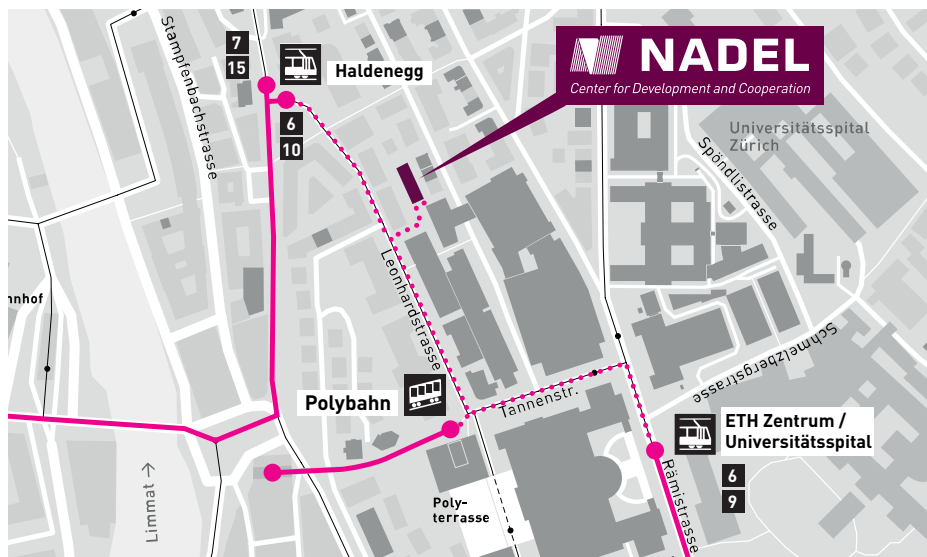

Next study start:
September 2024

NADEL - Center for Development and Cooperation
Clausiusstrasse 37, CLD A1, Zurich

How to get there:

From Zurich main station: Tram 6 (direction Zoo) or Tram 10 (direction Zurich Airport) to Haldenegg stop

From Bellevue: Tram 9 (direction Hirzenbach) to ETH / Universitätsspital

From Central: with the Polybahn

nadel.ethz.ch